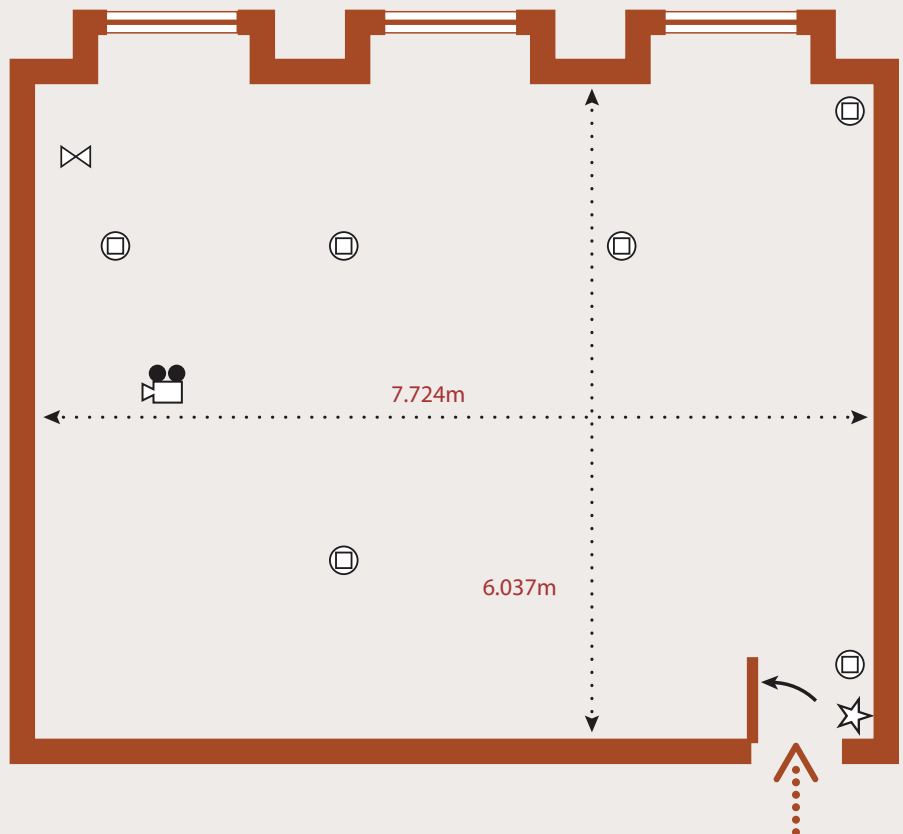

LOCATION: SENATE HOUSE

BLOOMS BURY ROOM

Highlight features

-  Wifi Access
-  Wheelchair Access
-  Natural Light

Key

-  : Light Switch
-  : Power Socket
-  : Floor Socket
-  : Ceiling Mounted Projector
-  : Data Point
-  : Alarm Point
-  : Window
-  : Door

Room configuration options

	Theatre Style	x50
	Boardroom Style	x24
	Cabaret Style	NA
	Classroom Style	x20
	U-shape (Horse Shoe)	x20
	Exam Desks	NA
	Reception	NA
	Seated Dinner	NA

Booking Information

To make a booking or discuss your event with us, please contact: